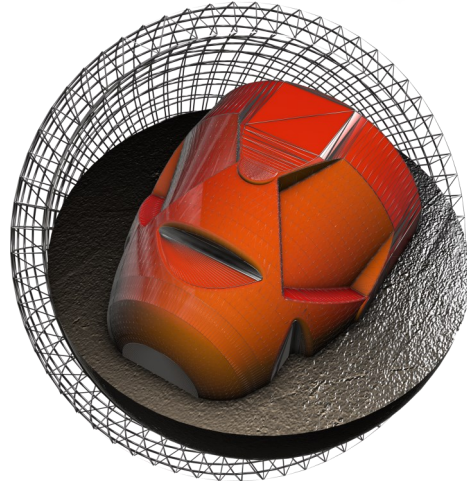

Nothing Hits Like A Hammer.®

PHOBIA

MRP: \$139.95

Part Number: HMPHOBIAXx

WWID: 12/15/2016

WWRD: 1/10/2017

WEIGHTS: 12-16lb

CORE: Phobia

COVER: Semtex Pearl

COLOR: Smoke/Blue/Bronze

FINISH: 500/1000 Abralon™ Polished w/
Powerhouse Factory Finish Polish

LANE CONDITION: Medium to Heavy Oil

REACTION : Skid/Flip

MASS BIAS: None (Symmetrical)

	RG	DIFF
16lb	2.51	0.050
15lb	2.49	0.054
14lb	2.50	0.055
13lb	2.56	0.030
12lb	2.63	0.025