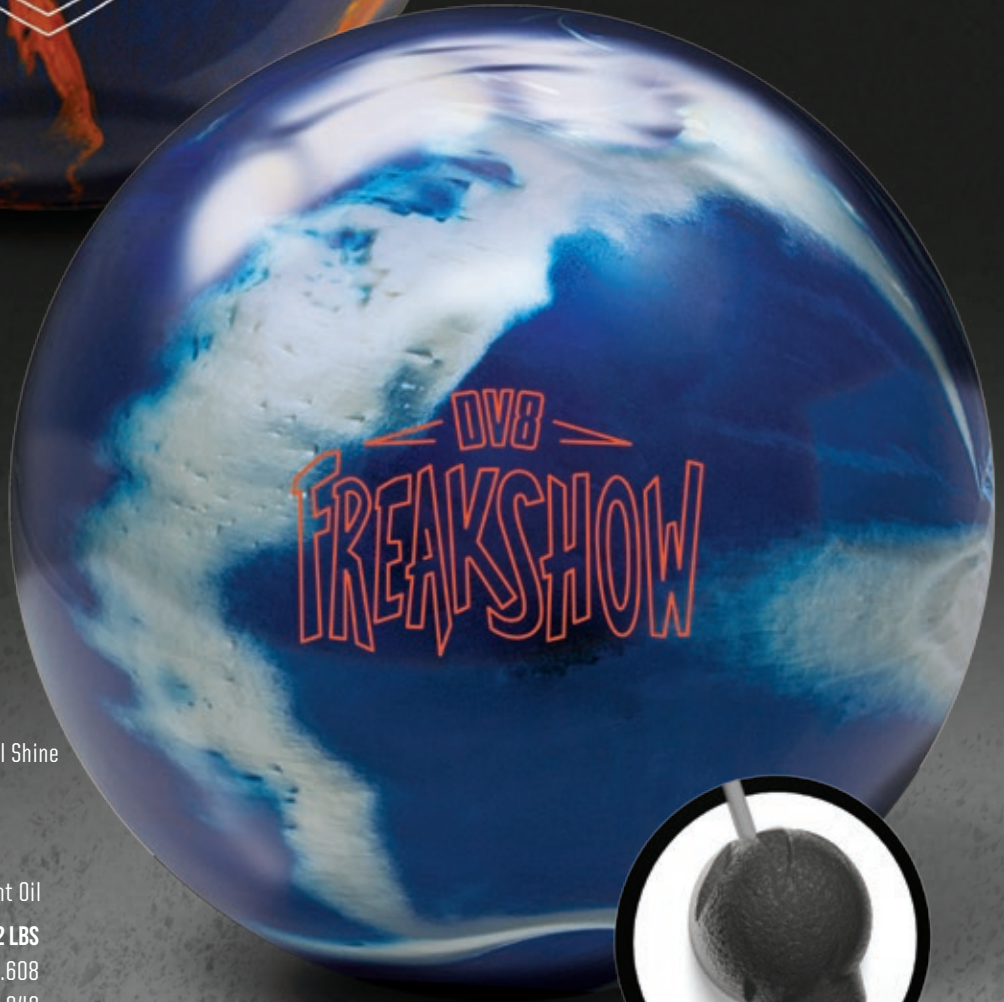

HOOLIGAN™ TAUNT

PART NUMBER 60-105730

COLOR Blue/Orange

WEIGHTS 10-16 lbs.

COVERSTOCK Class 56 Pearl Reactive

CORE Hooligan Symmetric

FINISH 500 Siaair, Royal Compound

HOOK 180

LENGTH 130

PERFORMANCE Length with Flip

LANE CONDITION Ideal for Light to Medium Oil

	16 LBS	15 LBS	14 LBS	13 LBS	12 LBS	11 LBS	10 LBS
RG	2.540	2.553	2.569	2.585	2.608	2.769	2.800
DIFF	0.040	0.040	0.040	0.040	0.040	0.002	0.002

FREAKSHOW™ - NEW!

PART NUMBER 60-105820

COLOR Blue/Platinum

WEIGHTS 12-16 lbs.

COVERSTOCK Class 6V Pearl Reactive

CORE Freakshow Symmetric

FINISH 500 Siaair, Royal Compound, Royal Shine

HOOK 170