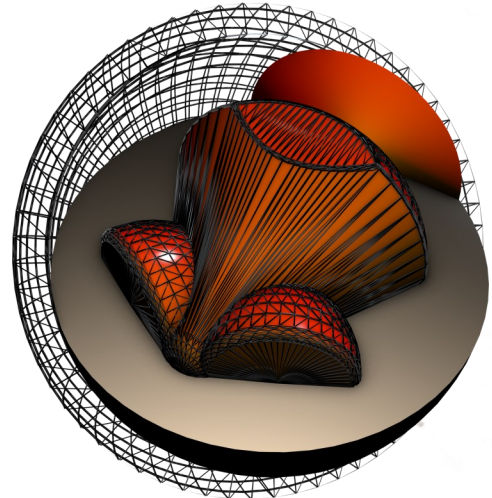

Nothing Hits Like A Hammer.®

WIDOW SPARE

MRP: N/A

Part Number: HPWIDSPAx

WWID: 6/16/2016

WWRD: 7/5/2016

WEIGHTS: 12-16lb

CORE: Gas Mask

COVER: Polyester

COLOR: Orange/Black Pearl

FINISH: 800/1000/2000 Abralon
Polished w/Powerhouse
Factory Finish Polish

LANE CONDITION: Light Oil

REACTION : Straight

MASS BIAS: 0.013

	RG	DIFF
16lb	2.50	0.049
15lb	2.48	0.058
14lb	2.51	0.058
13lb	2.63	0.035
12lb	2.66	0.036