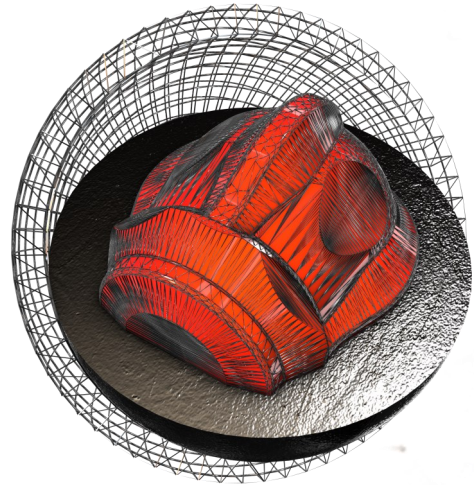

Nothing Hits Like A Hammer.®

REBEL

MRP: \$126.95

Part Number: HMREBEL1xx

WWID: 6/16/2016

WWRD: 7/5/2016

WEIGHTS: 10-16lb

CORE: Rebel

COVER: NBT Pearl

COLOR: Red/Blue

FINISH: 500 / 1000 Abralon™
Polished w/Powerhouse
Factory Finish Polish

LANE CONDITION: Medium Oil

REACTION : Skid/Flip

MASS BIAS: None (Symmetrical)

RG

DIFF