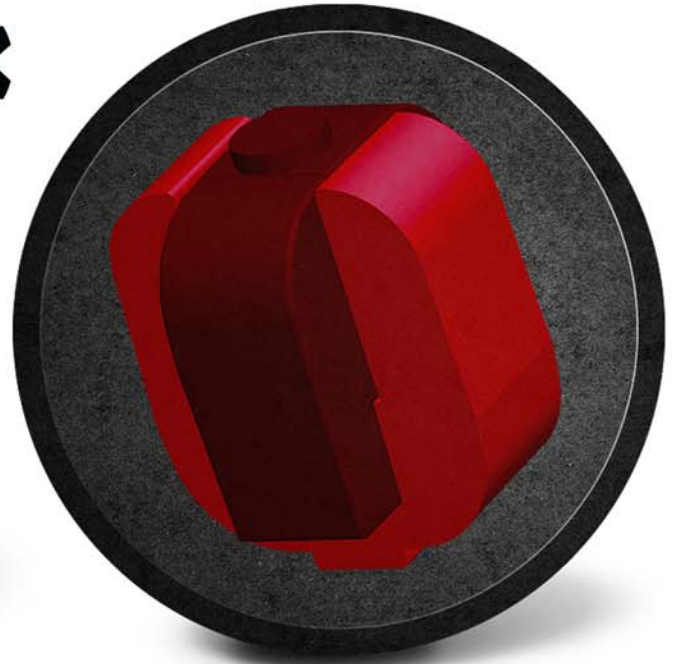

Inception Pearl™

Tour Engineered

• 900 Series

Cover: S74R™ Pearl

Finish: 1500 Polished

Color: Blue/Gray/Purple

Core: Adaptor/D™ Asymmetric

Flare Potential: 5-6"+